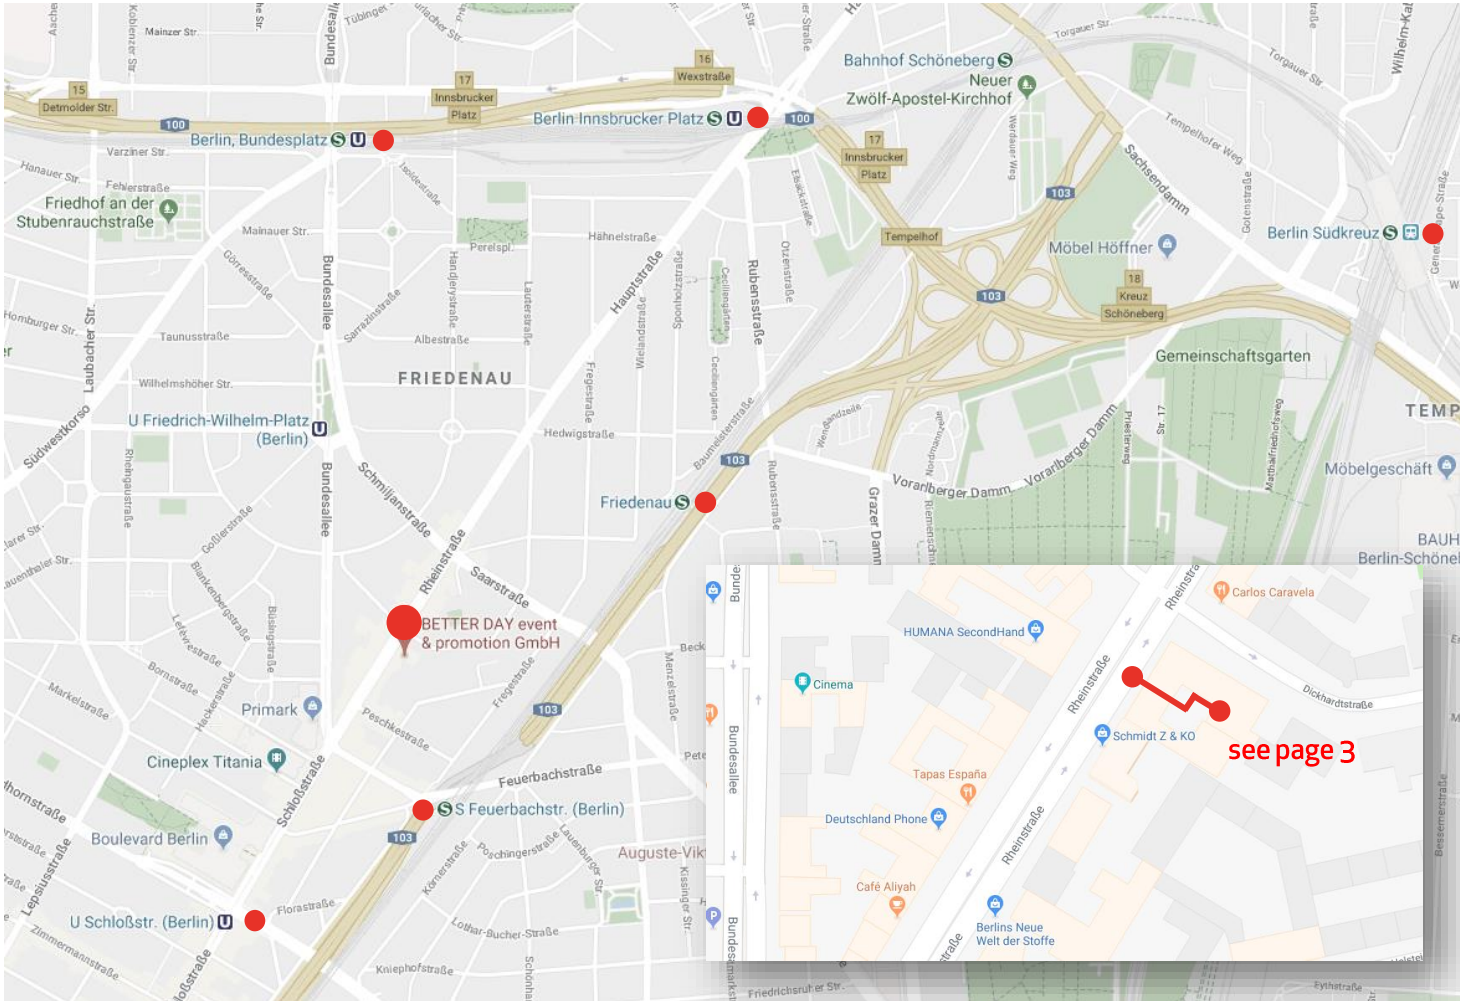

come to (a) **BETTER DAY**

BETTER DAY event & promotion GmbH
Rheinstraße 45, 12161 Berlin, Germany
Tel. +49 30 325 12 40

OPENING HOURS

Monday – Friday 9am to 6pm

LOCATION

Located in a typical Berlin factory office „Goertz-Höfe“:
in the first courtyard left to entrance 3, then first floor.
Parking lot in front of the office.

PUBLIC TRANSPORT

S-Bahn (local railway): S Feuerbachstr.

U-Bahn (underground): U Walther-Schreiber-Platz

Fernbahnhof (railway station): Berlin-Südkreuz

Bus: 181, 186, M48, M76, M85, Ng, N81, X76

PLEASE INFORM US, IF YOU NEED A BARRIER-FREE
ACCESS