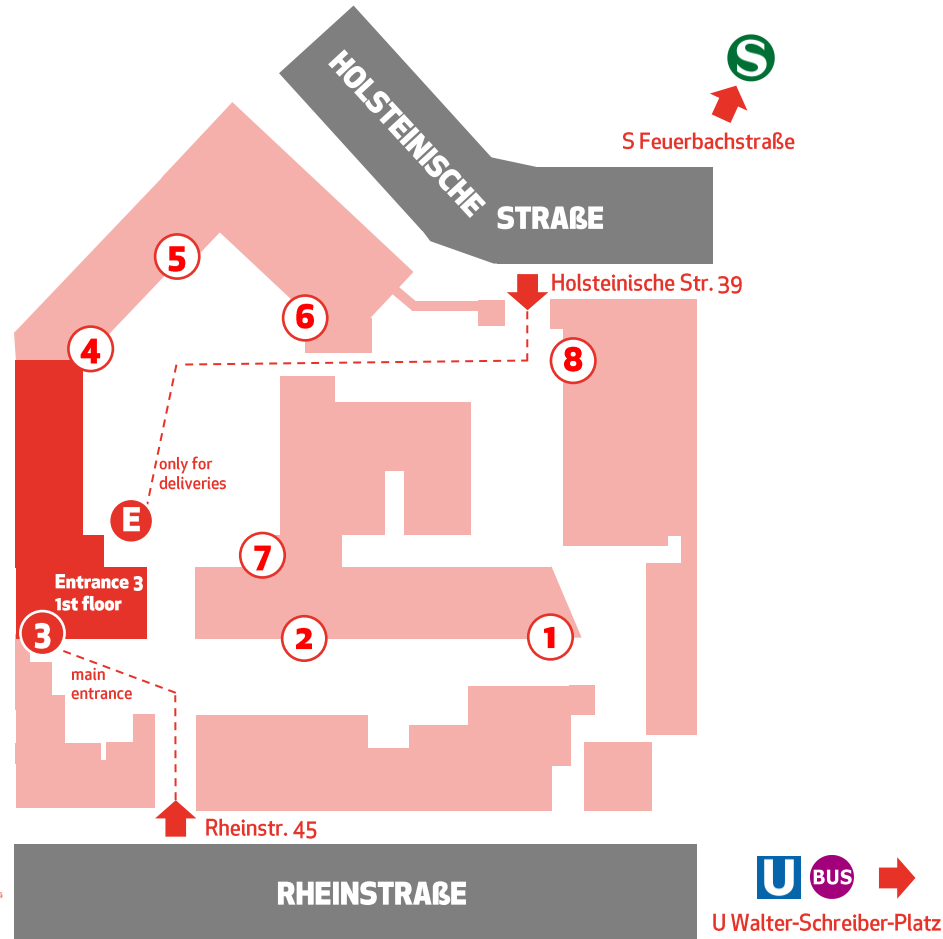

OPENING HOURS

Monday – Friday 9am to 6pm

LOCATION

Located in a typical Berlin factory office „Goertz-Höfe“:
in the first courtyard left to entrance 3, then first floor.
Parking lot in front of the office.

PUBLIC TRANSPORT

S-Bahn (local railway): S Feuerbachstr.

U-Bahn (underground): U Walther-Schreiber-Platz

Fernbahnhof (railway station): Berlin-Südkreuz

Bus: 181, 186, M48, M76, M85, Ng, N81, X76

PLEASE INFORM US, IF YOU NEED A BARRIER-FREE
ACCESS

inside the GOERTZ HÖFE

BETTER DAY event & promotion GmbH
Rheinstraße 45, 12161 Berlin
Tel. +49 30 325 12 40

OPENING HOURS
Monday – Friday 9am to 6pm

VISITORS
Please use the entrance from Rheinstr. 45 into the „Goertz-Höfe“. In the first courtyard left to entrance **3**, then first floor.

DELIVERY SERVICES
For oversized (parcel) goods please inform us 30min. in advance. Trucks (>3,5t) can use the entrance from Holsteinische Str. Please stop at the unloading point **E**

PLEASE INFORM US, IF YOU NEED A BARRIER-FREE ACCESS